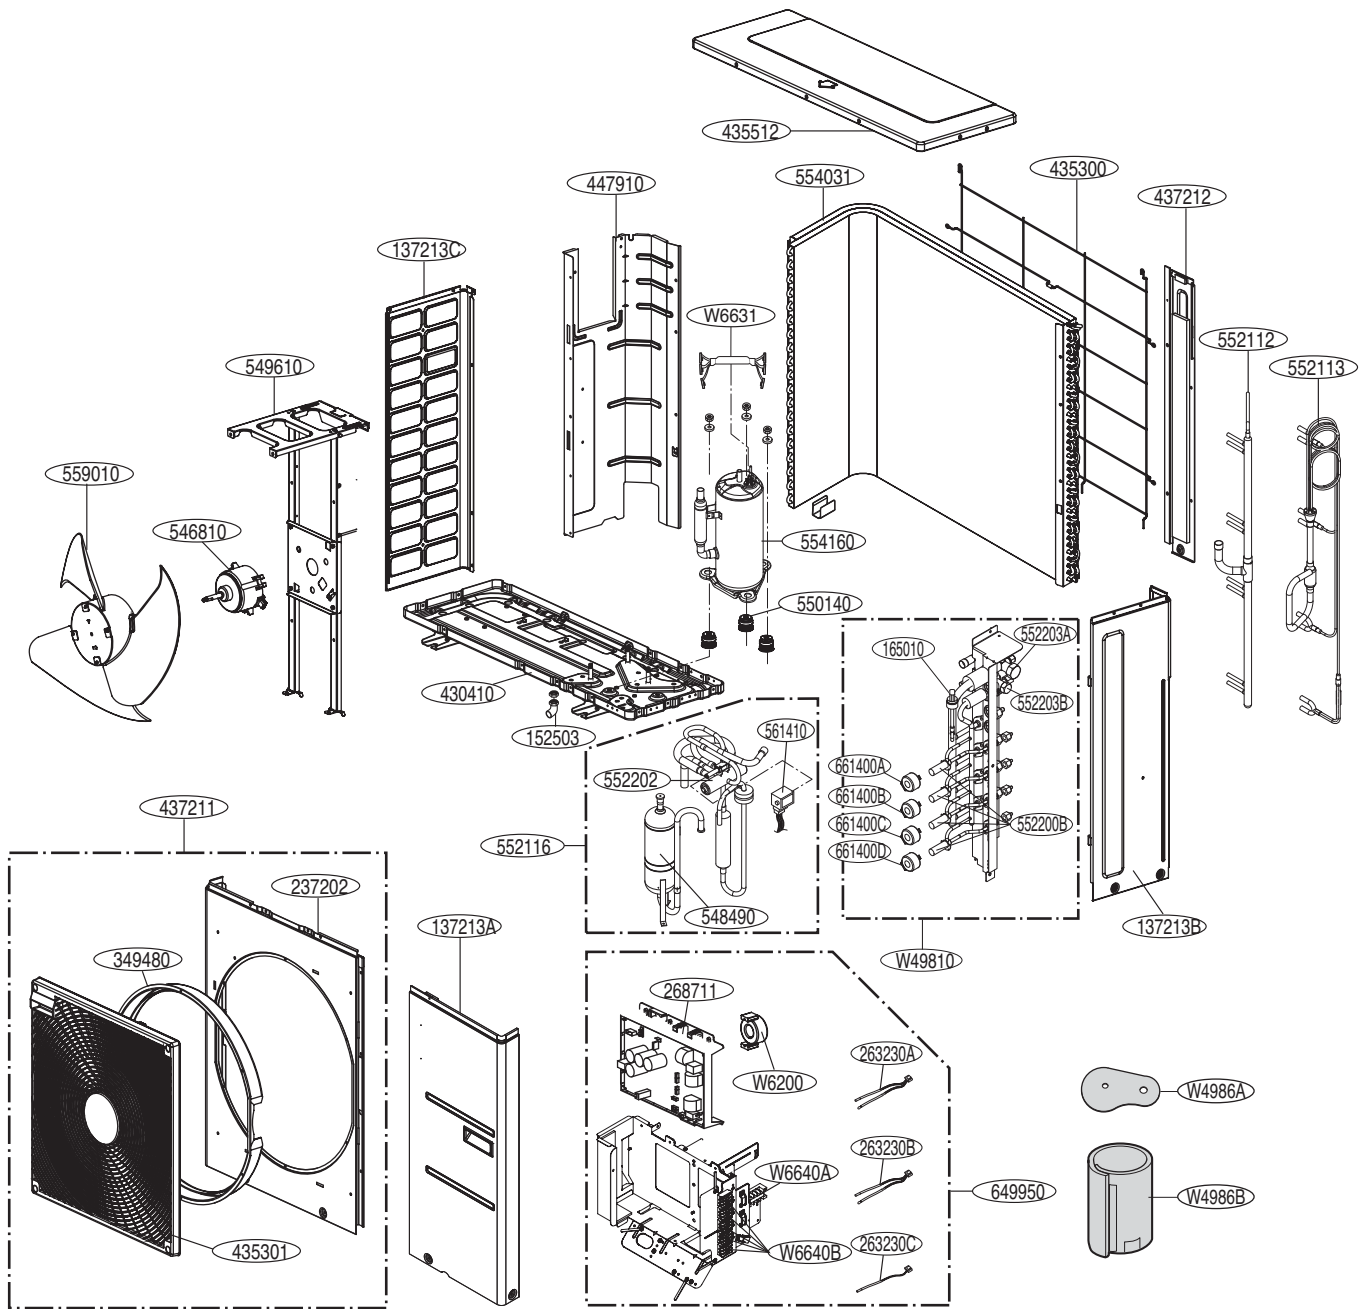

5. Exploded View

Location No.	Description	Sensor Information	Housing Color
263230A	Temp.Sensor(CN_TH2)	Air / Cond Out Pipe	Red
263230B	Temp.Sensor(CN_TH3)	Suction / Discharge Pipe	White
263230C	Temp.Sensor(CN_TH4)	Cond Mid Pipe	Orange
165010	Pressure Sensor(P-Sensor(H))	Pressure Sensor	Red