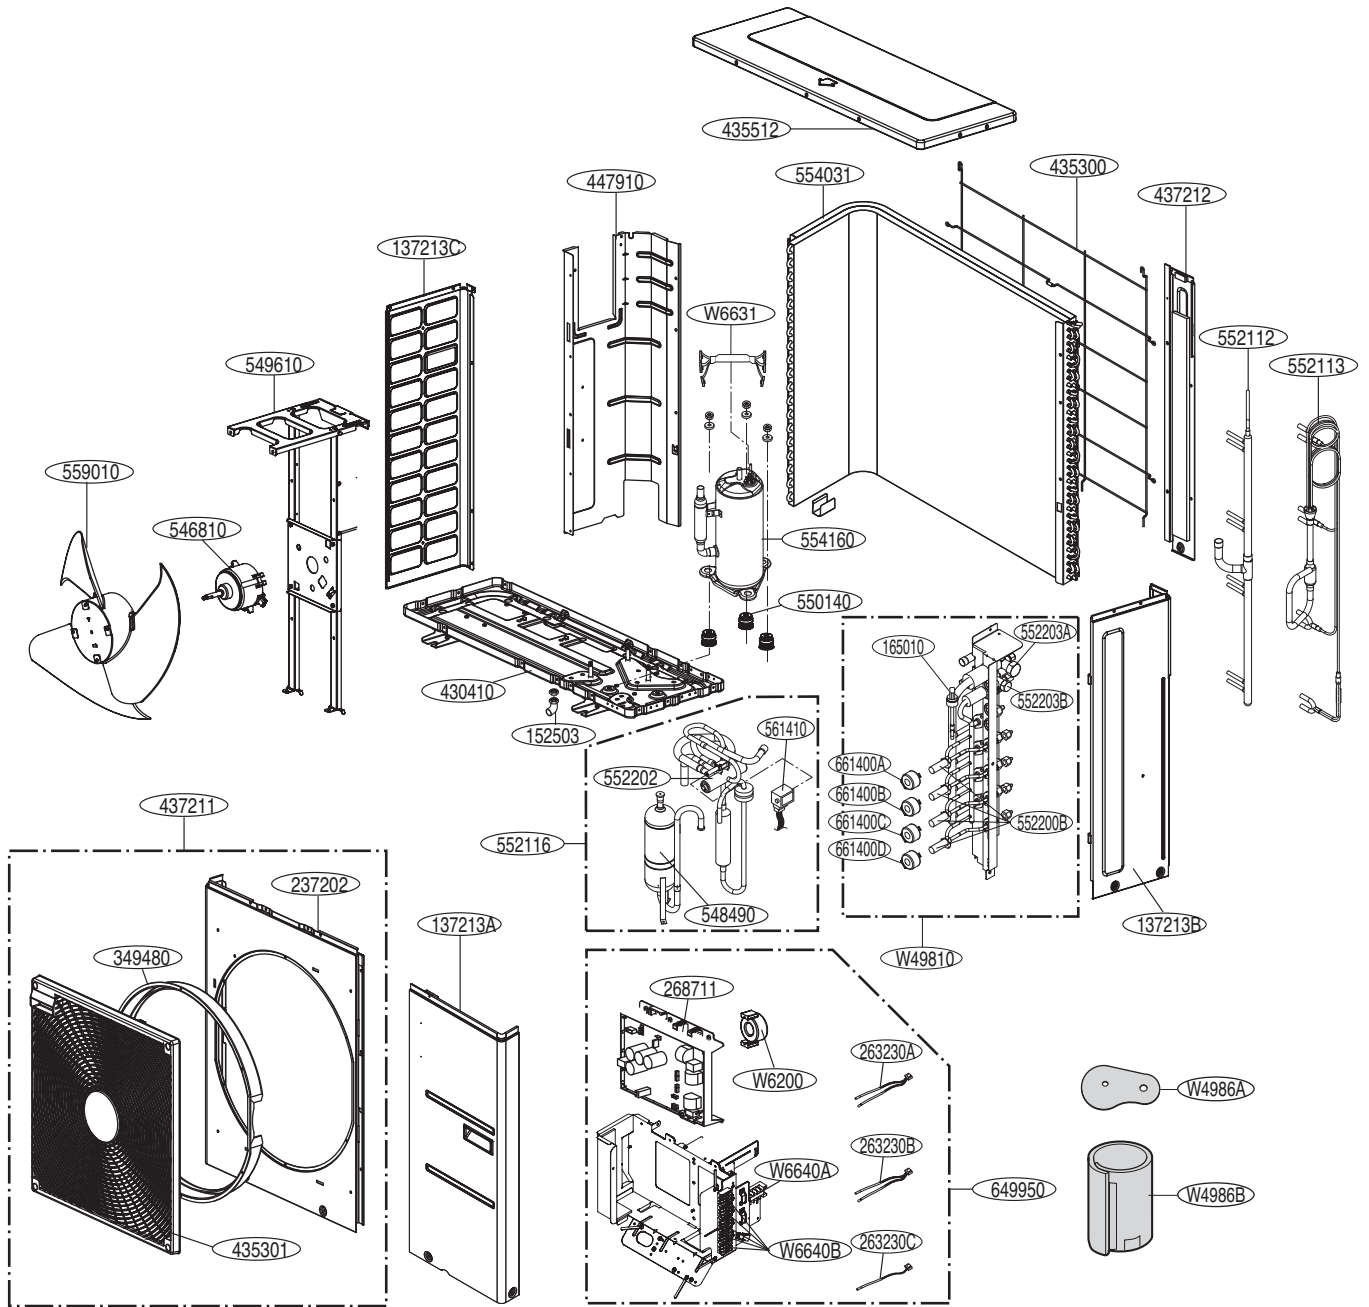

## 5. Exploded View

Location No.	Description	Sensor Information	Housing Color
263230A	Temp.Sensor(CN_TH2)	Air / Cond Out Pipe	Red
263230B	Temp.Sensor(CN_TH3)	Suction / Discharge Pipe	White
263230C	Temp.Sensor(CN_TH4)	Cond Mid Pipe	Orange
165010	Pressure Sensor(P-Sensor(H))	Pressure Sensor	Red