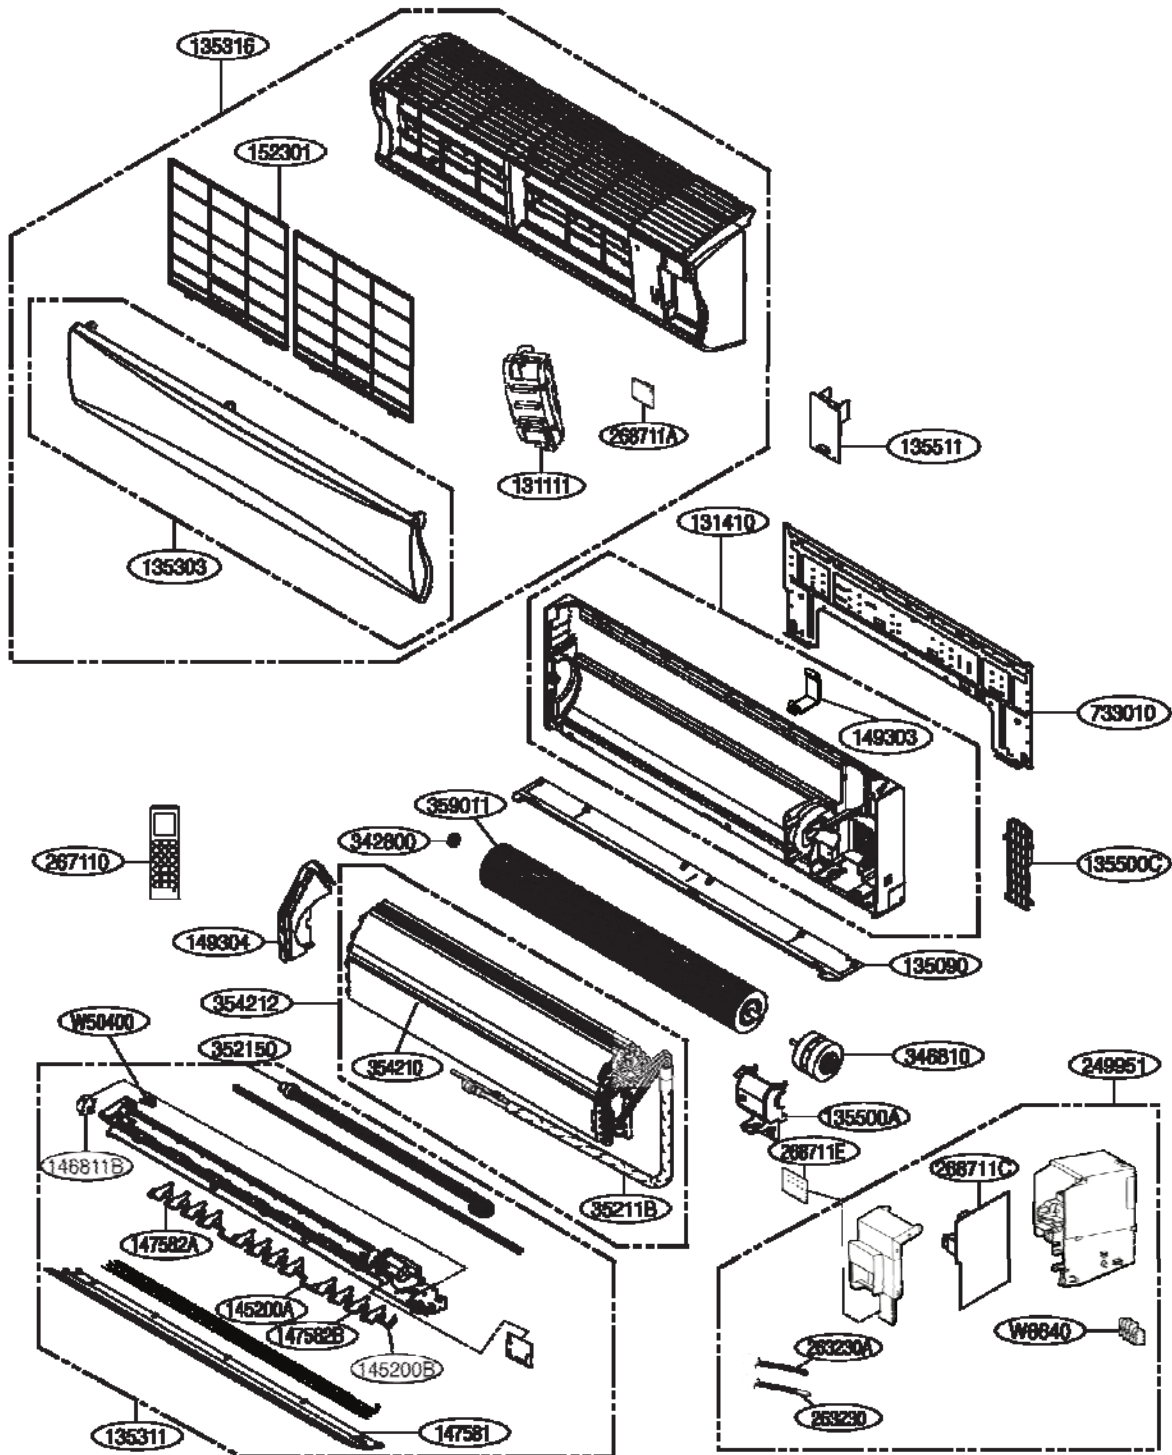

# Exploded View

## Indoor Unit

• Model: ASNW183CSA5/ASNW243CSA5

LOC.	Description	PCB Connector
263230	Thermistor for indoor air temperature	CN-TH1 (Indoor)
263230A	Thermistor for evaporator middle temperature	CN-TH3 (Indoor)