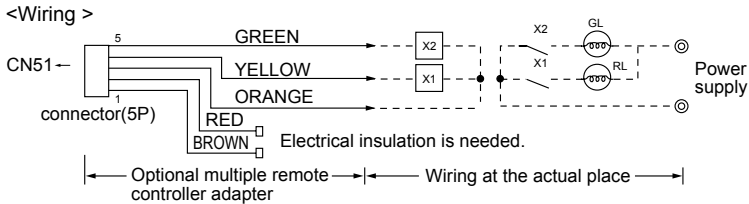

PAC-725AD - 5 Pin Connector

MULTIPLE REMOTE CONTROL DISPLAY

You can control several units with a multiple remote control display, by wiring an optional multiple remote controller adapter (PAC-SA88HA-E) with relays and lamps on the market.

How to wire

- (1) Connect the multiple remote controller adapter to the connector CN51 on the indoor controller board.
- (2) Wire three of the five wires from the multiple remote controller adapter as shown in the figure below.

The maximum distance between indoor board and relay is 10m.

[Notes on Signs]

X1:Relay (for operation lamp)
X2:Relay (for check lamp)
RL:Operation Lamp
GL:Check Lamp

[Field supplied parts]

Relays:12V DC with rated coil power consumption below 0.9W.
Lamps:Matching to power supply voltage.