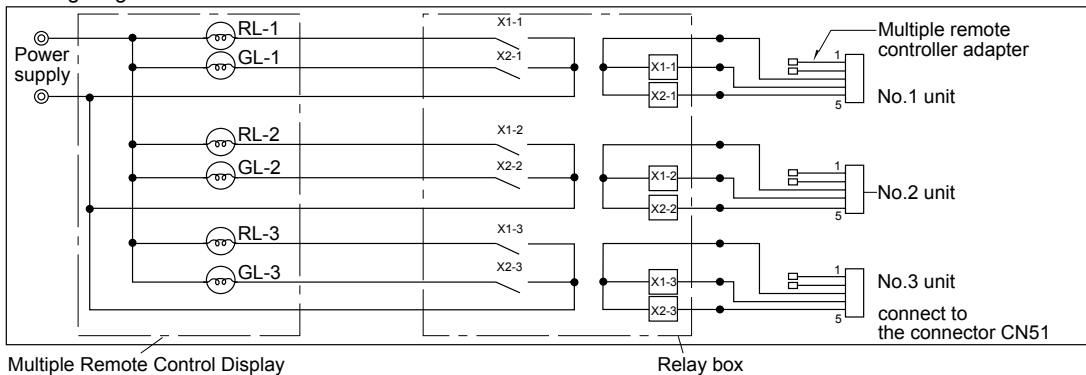

<Wiring diagram>

1340 Satellite Boulevard, Suwanee, GA 30024
Toll Free: 800-433-4822 www.mehvac.com