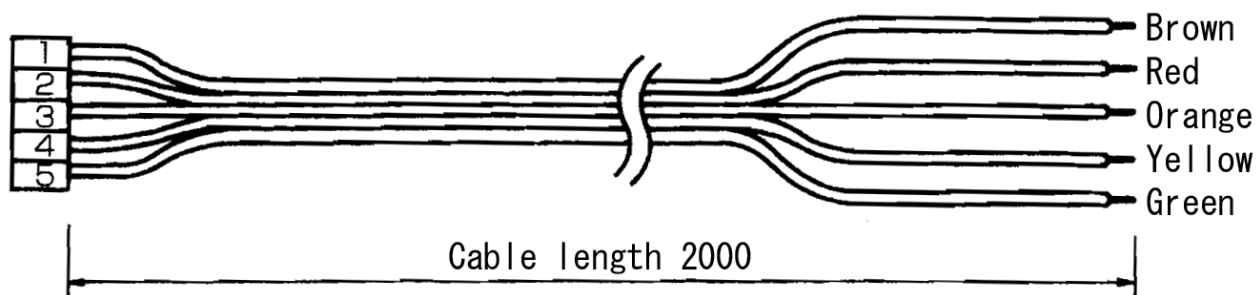

## APPLICABLE MODELS

M-Series indoor unit models: SEZ, SLZ, and SVZ

P-Series indoor unit models

CITY MULTI® indoor units (except PWFY)

\*Please refer to the indoor unit manuals for compatibility.

Function	Connecting cable to output status signal of the air conditioner, and ON/OFF by external (pulse) signal.
Input signal	Pulse signal (no voltage instantaneous ON contact) Pulse duration 200ms or more.
Connector	5P (connector to CN51 or CN52 on indoor unit control board)
Cable type	5-wire vinyl cable, for extension: sheathed vinyl cord or cable (0.5 to 1.25mm <sup>2</sup> )
Cable length	2m (max. 10m when extended locally)
Output capacity	DC12V 75mA (Max 0.9W)

## DIMENSIONS

Unit : mm