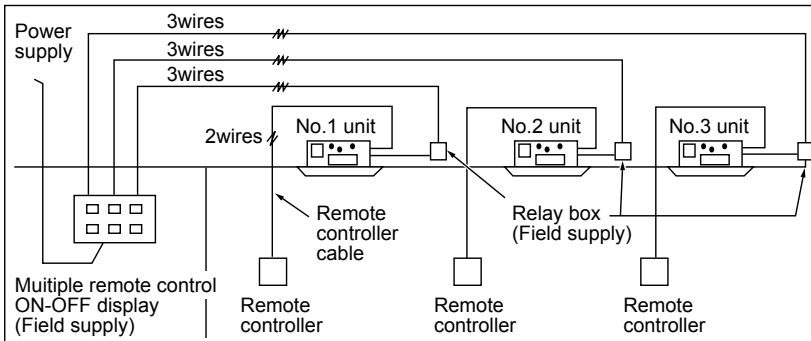

<System>

(Operation check)