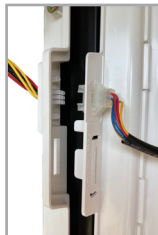

Hinged Door Safety Shutoff Switch

- Drain Spout Can Be Removed for Cleaning
- Simply Slide Out

◀ Learn More

General Filters
 Inc.

43800 Grand River Avenue Novi, Michigan 48375 Toll Free: (866) 476-5101 www.generalaire.com