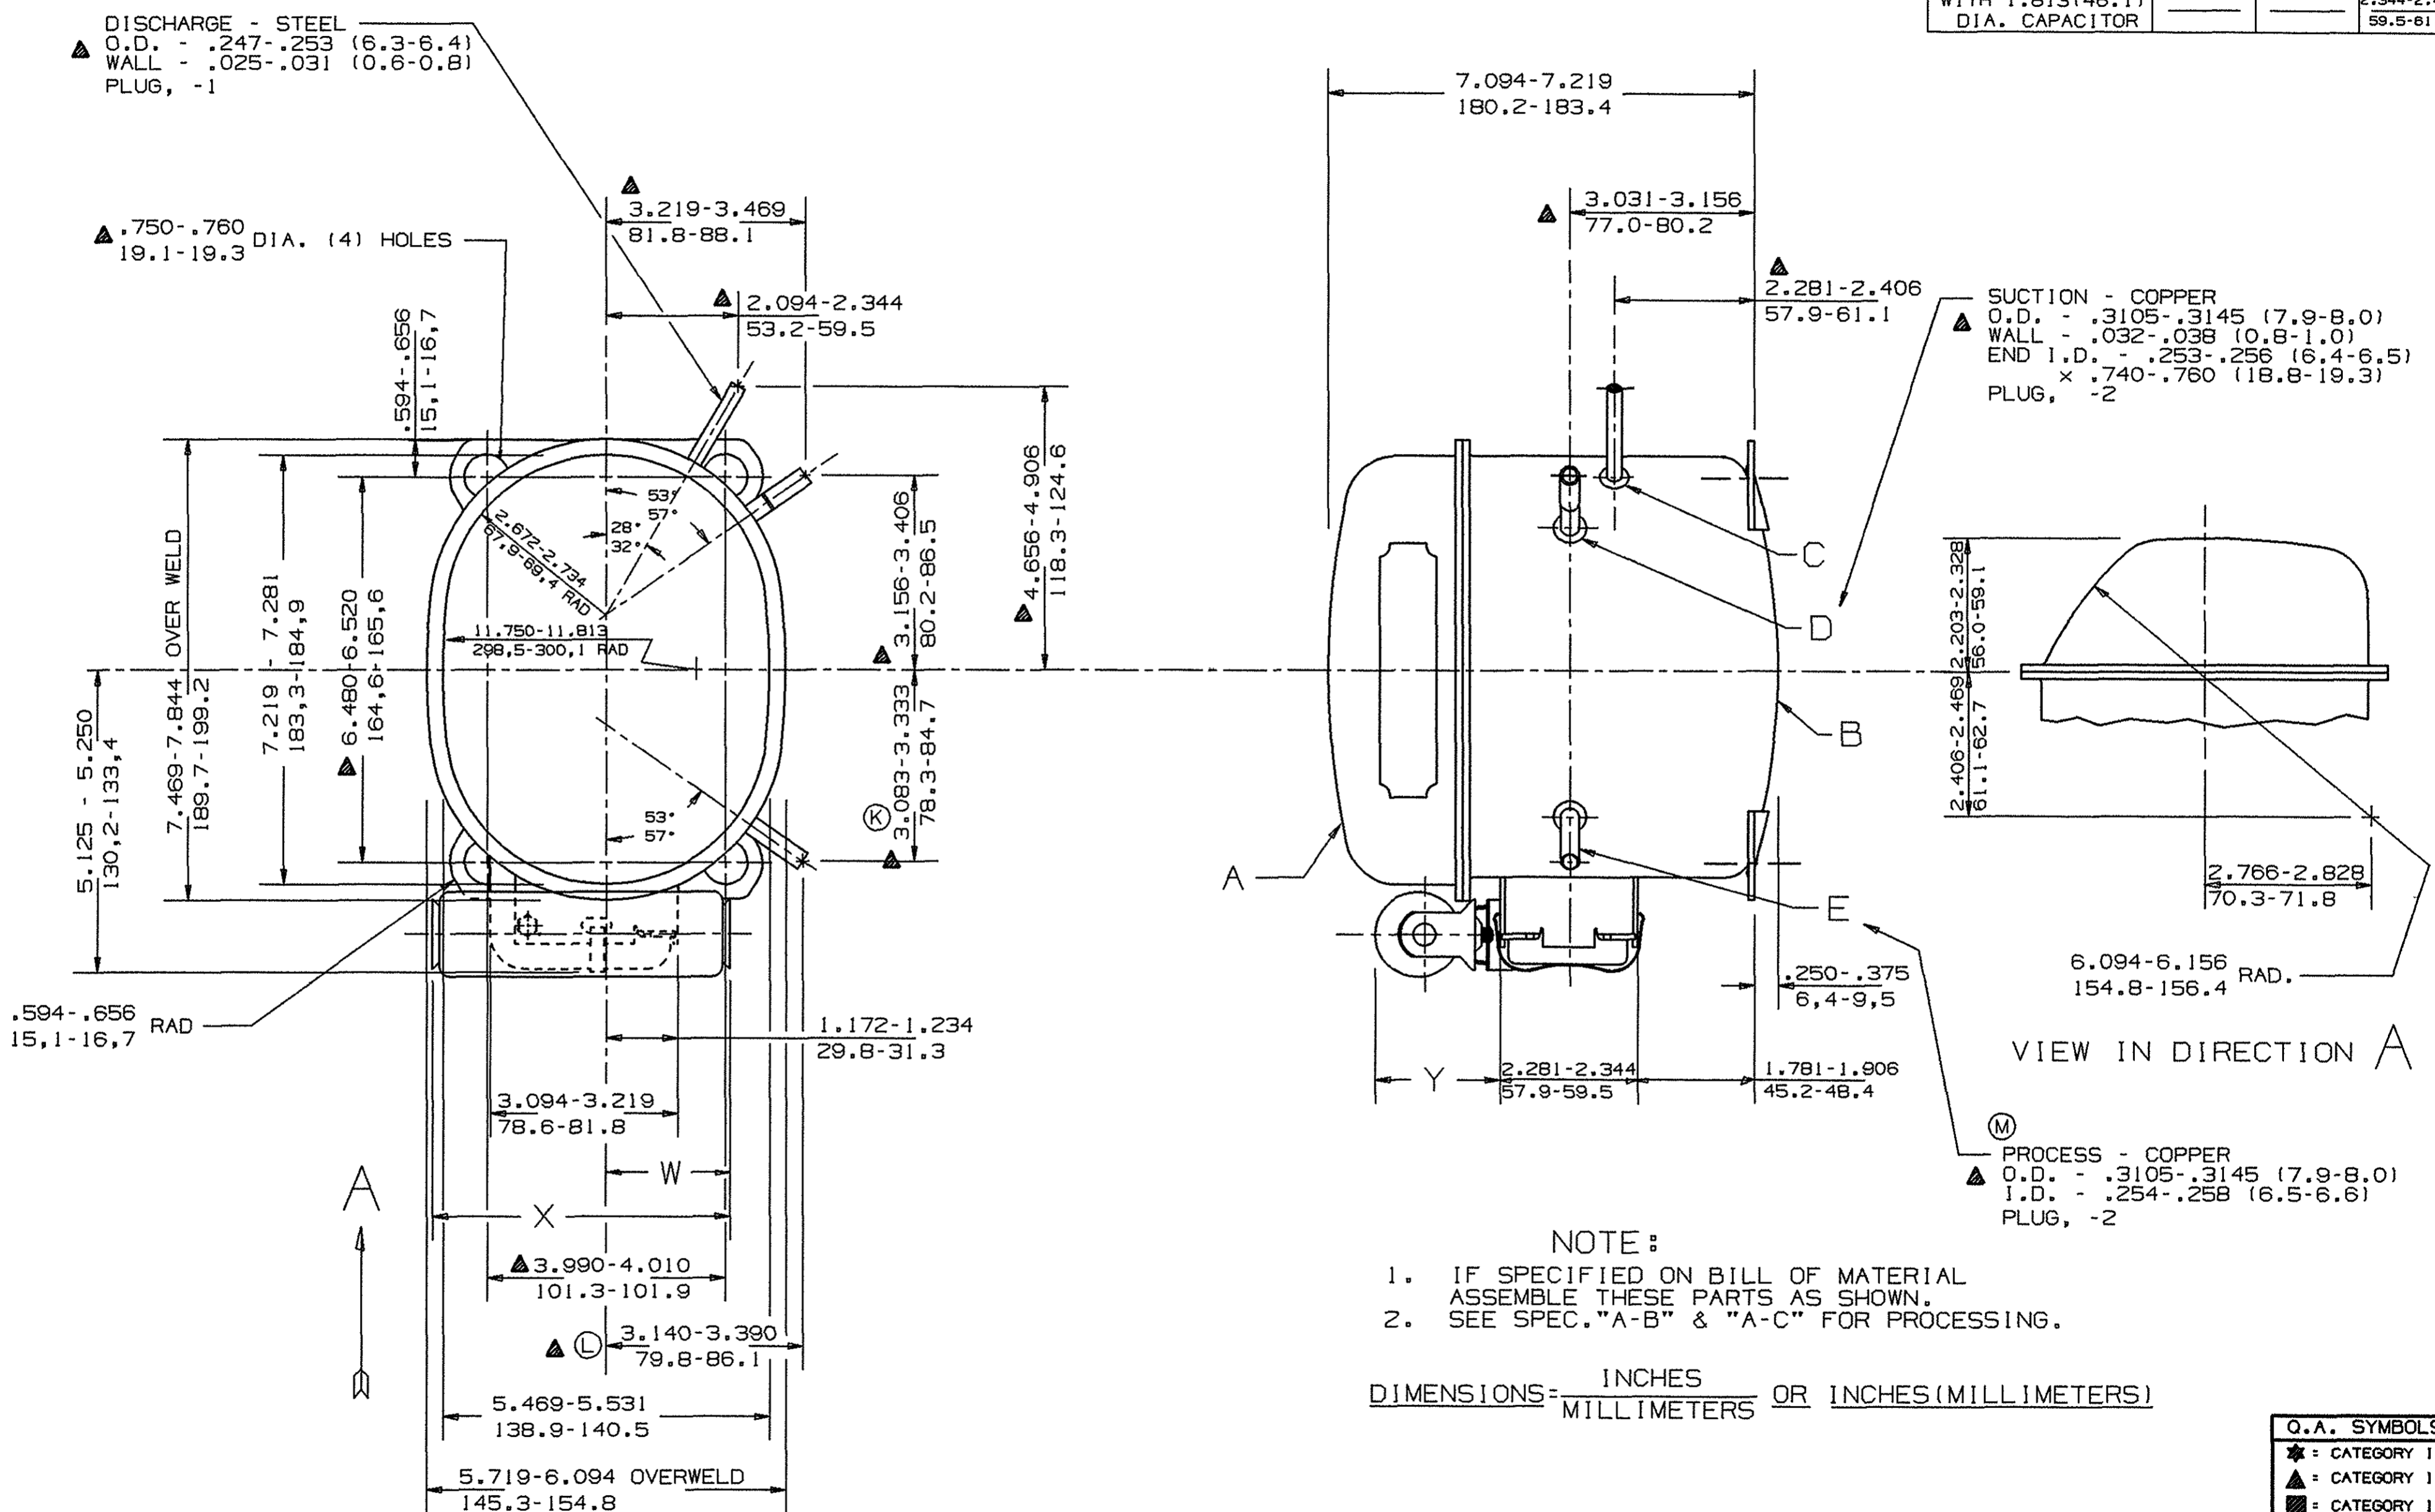

	DIM. W	DIM. X	DIM. Y
WITH 3.875 (98.4) LONG CAPACITOR	1.453-1.703 36.9-43.3	4.078-4.141 103.6-105.2	—
WITH 1.438 (36.5) DIA. CAPACITOR	—	—	1.989-2.031 50.0-51.6
WITH 4.875 (123.8) LONG CAPACITOR	1.953-2.203 49.6-56.0	5.078-5.141 129.0-130.6	—
WITH 1.813 (46.1) DIA. CAPACITOR	—	—	2.344-2.406 59.5-61.1

A	32085																		
B	HA531																		
C	34318																		
D	34135																		
E	58073-5																		

Q.A. SYMBOLS	DIS. CODE	NAME	SCALE	THIS PRINT SUPERSEDES ALL PRINTS PRIOR TO
★ = CATEGORY I ▲ = CATEGORY II ■ = CATEGORY III ● = CATEGORY IV	34D	SALES COMPRESSOR	1" = 2"	
		OWN. BRODERICK 4-17-86 CK. MYGAUGHY 1-3-90 APR. BLANDEN		
		TECUMSEH PRODUCTS CO. TECUMSEH, MICHIGAN		PART NO. DCAE-166
		MATERIAL NOTED		
		INTERNAL USE ONLY @UGHDISK1:BRDRICK:AE-DCAE-166.REVN.PRT		